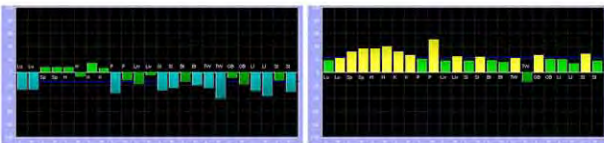

Testing with the EIS for Objective Data Quantitative Proof that Tesla Lights Work

Actual before and after scans after 6 hours in a Day Study
(results may vary from person to person between 4-10 hrs. This subject increased damatically)
Contact the person who provided this sheet to you for more details